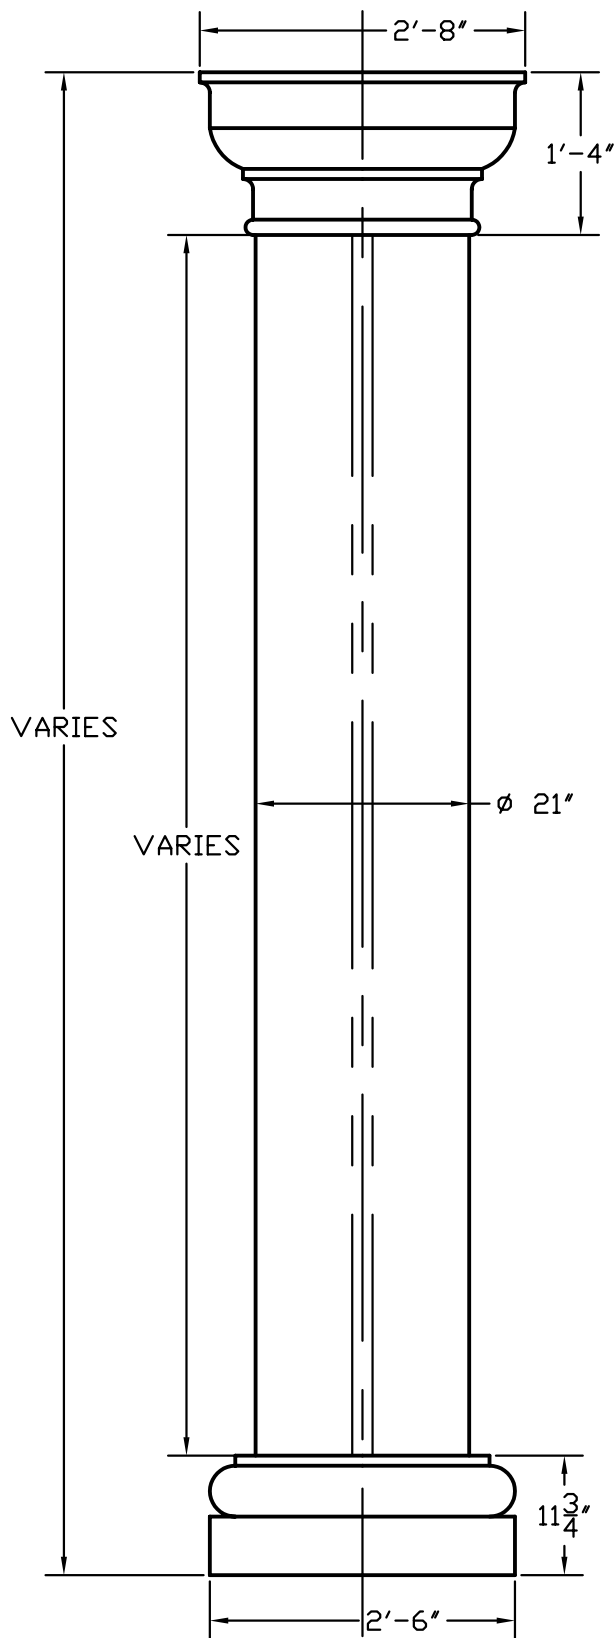

21"Ø STRAIGHT TUSCAN  
STYLE COLUMN SHOWN WITH  
CAP21 & BAS21A

NOTE: ALL COULMNS  
SHIPPED IN HALF UNITS

COL003

*FIBERGLASS  
TECHNOLOGIES, INC.*

1609 Harmer St., Levittown, PA \* (215) 943-4567 \* FAX (215) 943-4540