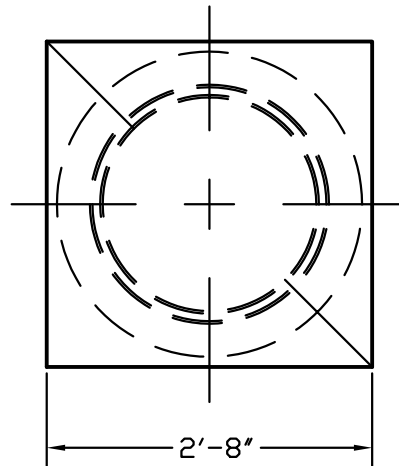

21"Ø STRAIGHT TUSCAN  
STYLE COLUMN SHOWN WITH  
CAP21 & BAS21A

NOTE: ALL COULMNS  
SHIPPED IN HALF UNITS

COL003

*FIBERGLASS  
TECHNOLOGIES, INC.*

1609 Harmer St., Levittown, PA \* (215) 943-4567 \* FAX (215) 943-4540