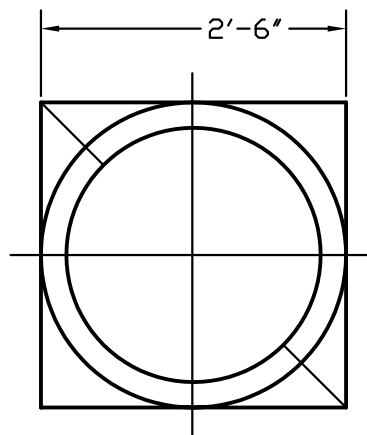

21"Ø STRAIGHT TUSCAN  
STYLE COLUMN SHOWN WITH  
CAP21 & BAS21A

NOTE: ALL COULMNS  
SHIPPED IN HALF UNITS

COL003

*FIBERGLASS  
TECHNOLOGIES, INC.*

1609 Harmer St., Levittown, PA \* (215) 943-4567 \* FAX (215) 943-4540