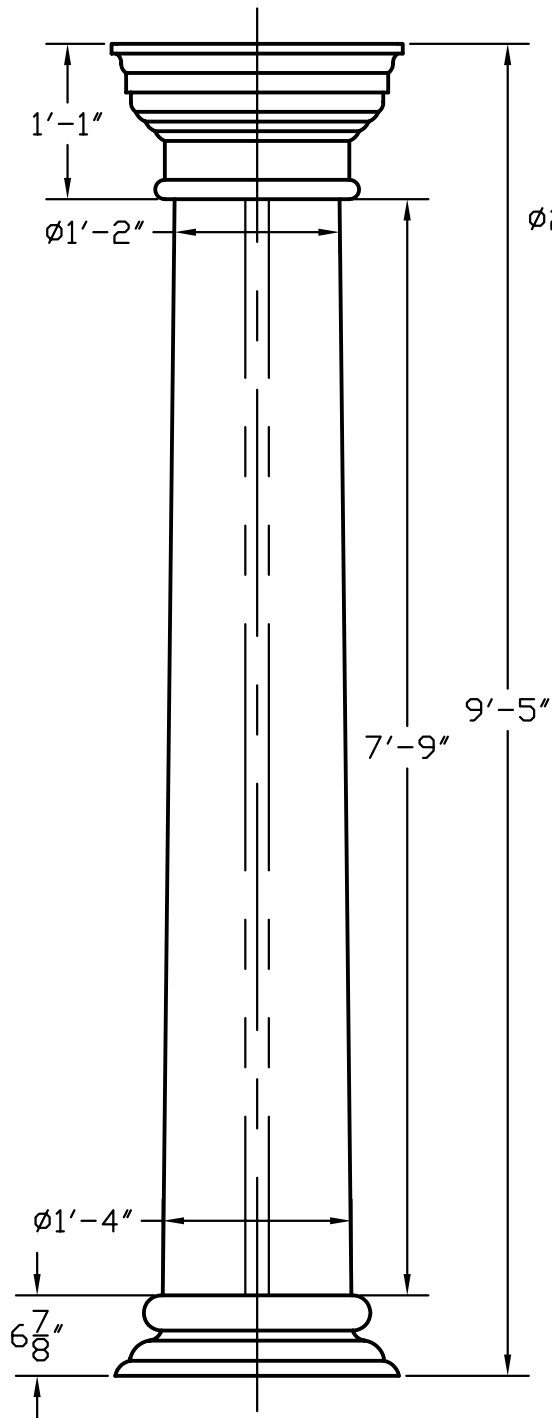

7'-9" TAPERED MODERN STYLE COLUMN
SHOWN WITH CAP14 & BAS16B

NOTE: ALL COULMNS
SHIPPED IN HALF UNITS

COL007

**FIBERGLASS
TECHNOLOGIES, INC.**

1609 Harmer St., Levittown, PA * (215) 943-4567 * FAX (215) 943-4540