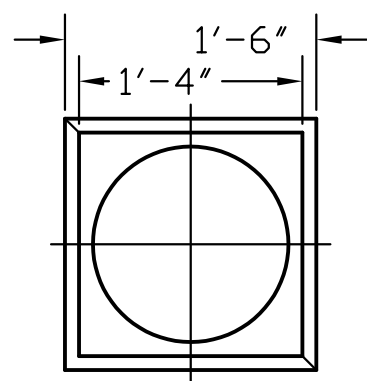

Ø14" STRAIGHT MODERN
 STYLE COLUMN SHOWN WITH
 CAP14C & BAS14F

NOTE: ALL COULMNS
 SHIPPED IN HALF UNITS

COL011

**FIBERGLASS
 TECHNOLOGIES, INC.**

1609 Harmer St., Levittown, PA * (215) 943-4567 * FAX (215) 943-4540