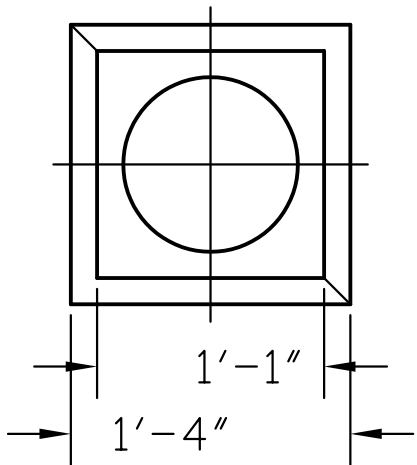

Ø10" STRAIGHT MODERN
STYLE COLUMN SHOWN WITH
CAP10 & BAS10

NOTE: ALL COULMNS
SHIPPED IN HALF UNITS

COL011A

*FIBERGLASS
TECHNOLOGIES, INC.*

1609 Harmer St., Levittown, PA * (215) 943-4567 * FAX (215) 943-4540