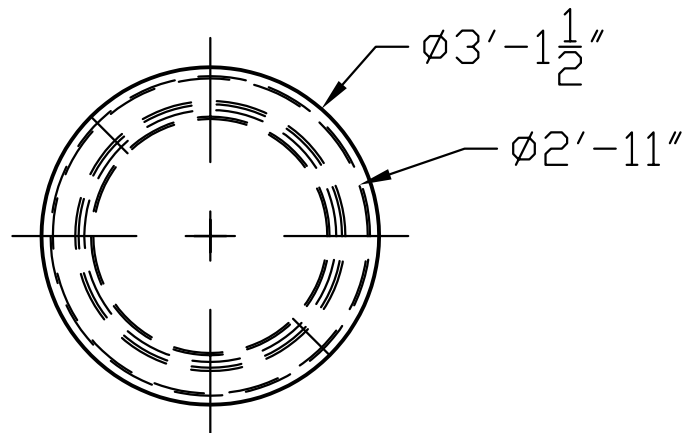

Ø24" STRAIGHT TUSCAN STYLE
COLUMN SHOWN WITH
CAP24A & BAS24B

NOTE: ALL COULMNS
SHIPPED IN HALF UNITS

COL014

*FIBERGLASS
TECHNOLOGIES, INC.*

1609 Harmer St., Levittown, PA * (215) 943-4567 * FAX (215) 943-4540