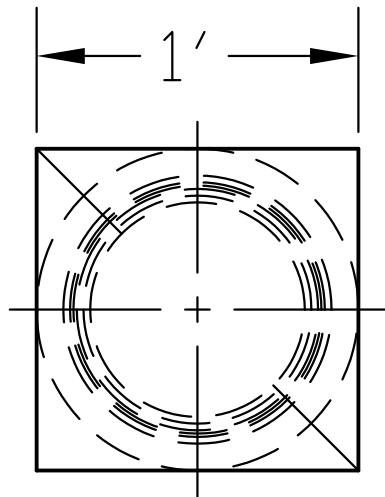

Ø8" STRAIGHT TUSCAN
 STYLE COLUMN SHOWN
 WITH CAP8 & BAS8

NOTE: ALL COULMNS
 SHIPPED IN HALF UNITS

COL019

FIBERGLASS
TECHNOLOGIES, INC.

1609 Harmer St., Levittown, PA * (215) 943-4567 * FAX (215) 943-4540