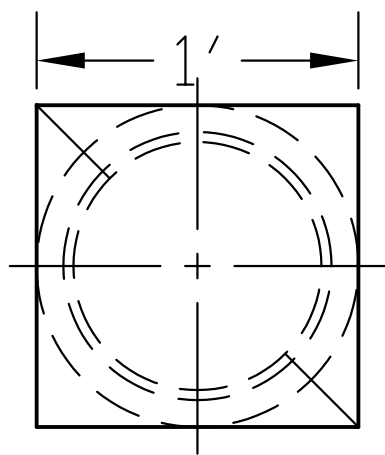

Ø8" STRAIGHT TUSCAN
 STYLE COLUMN SHOWN
 WITH CAP8 & BAS8

NOTE: ALL COULMNS
 SHIPPED IN HALF UNITS

COL019

FIBERGLASS
TECHNOLOGIES, INC.

1609 Harmer St., Levittown, PA * (215) 943-4567 * FAX (215) 943-4540