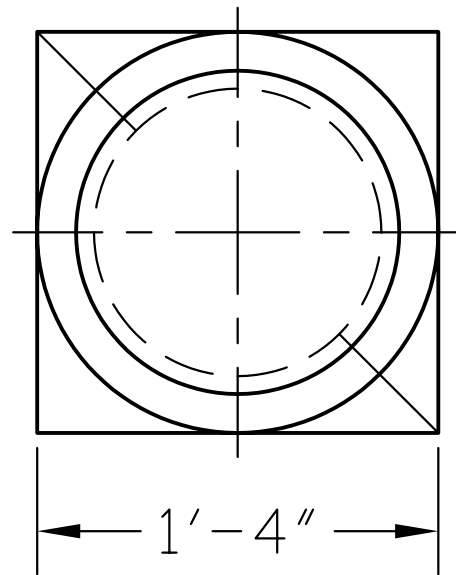

Ø12" STRAIGHT TUSCAN STYLE
COLUMN SHOWN WITH BAS12A
AS CAPITAL & BASE

NOTE: ALL COULMNS
SHIPPED IN HALF UNITS

COL023

*FIBERGLASS
TECHNOLOGIES, INC.*

1609 Harmer St., Levittown, PA * (215) 943-4567 * FAX (215) 943-4540